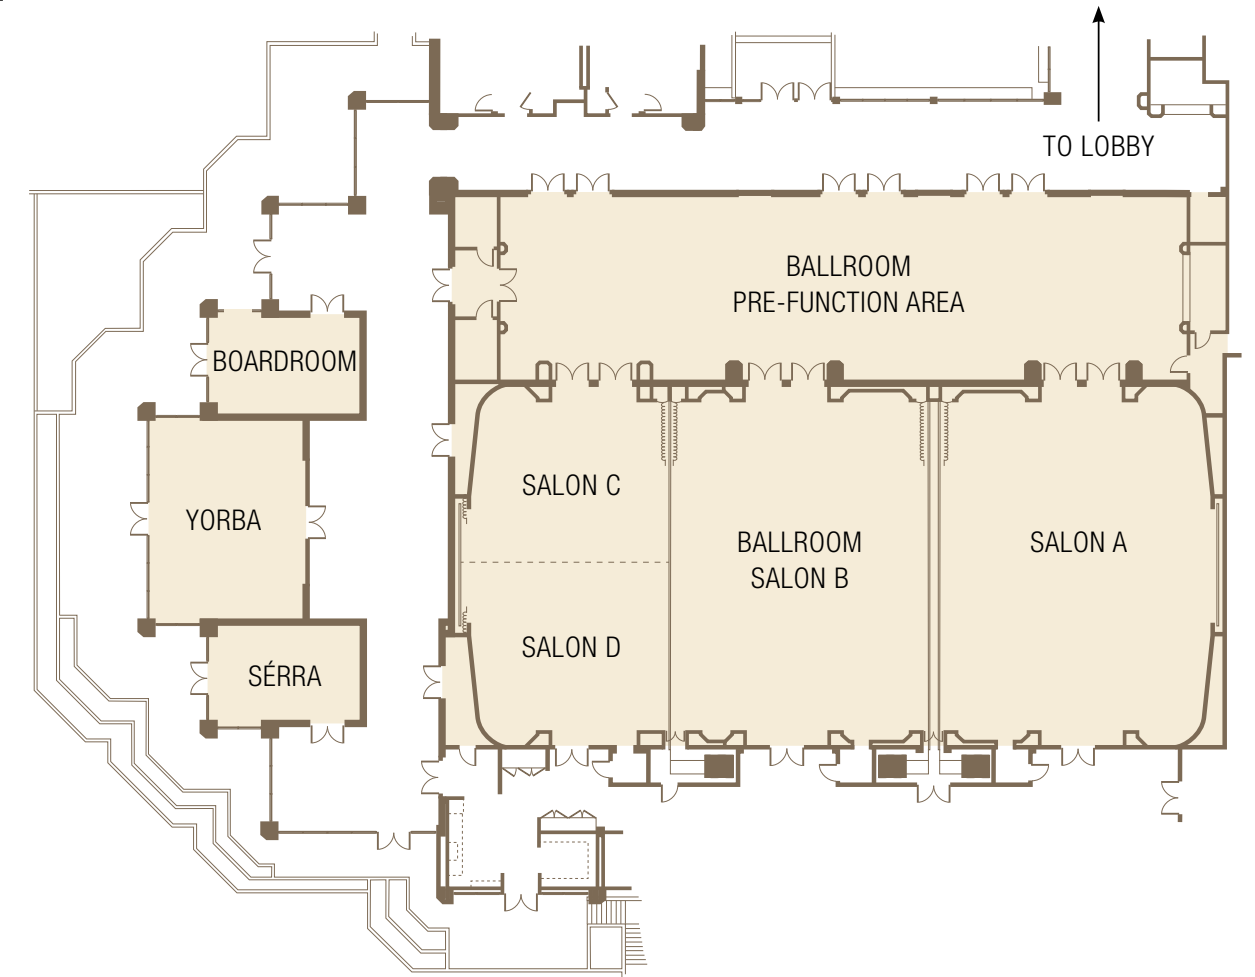

We look forward to making your business gathering or social event exceptional, memorable and wonderfully accommodating.

54 Holes of Fazio-Designed Golf at Pelican Hill & Oak Creek Golf Clubs
Miles of Nearby Beaches | Charming Balboa Island | Newport Harbor for Dining & Boat Cruises | Sporting Events | Disneyland & Other Popular Attractions

Pelican Hill Golf Club®

“Work the Room.” 18 stunning meeting rooms, small to large.

Rooms	Dimensions	Size		Height	Classroom	Hollow Square	U-Shape	Theater	Reception	Banquet Rounds	Conference
		(sq ft)	(m ²)								
Ballroom	65' x 134'	8,710	809	12'6"	534	140	93	940	1,200	660	120
Salon A	65' x 51'	3,315	308	12'6"	180	70	45	375	475	220	40
Salon B	65' x 51'	3,315	308	12'6"	180	70	45	375	475	220	40
Salon C	36' x 33'	1,088	101	12'6"	60	33	26	120	120	84	20
Salon D	36' x 32'	1,152	107	12'6"	60	33	26	120	120	84	20
Ballroom A & B	65' x 102'	6,630	616	12'6"	360	—	—	750	950	490	—
Ballroom Pre-function	32' x 123'	2,784	259	10'	—	—	—	—	400	—	—
Balboa	25' x 30'	750	70	11'	30	28	20	70	40	50	22
Yorba	27' x 37'	1,000	93	10'6"	54	45	35	90	130	60	30
Serra	18' x 27'	486	45	10'6"	24	22	18	40	50	30	24
Boardroom	18' x 27'	486	45	10'6"	—	—	—	—	—	—	20
Suite 218	20' x 32'	640	59	10'6"	24	22	18	40	40	30	24
Suite 914	17' x 28'	476	44	8'	12	18	15	30	40	30	20
Suite 1801	18' x 27'	486	45	11'	—	—	—	—	—	—	20
Suite 1901	18' x 27'	486	45	11'	—	—	—	—	—	—	20
Suite 1904	17' x 28'	476	44	8'	12	18	15	30	40	30	20
Suite 2001	18' x 27'	486	45	11'	—	—	—	—	—	—	20
Cabana	29' x 59'	1,711	159	11'	120	58	42	160	250	130	40
Cabana Terrace	—	—	—	—	—	—	—	200	350	96	—